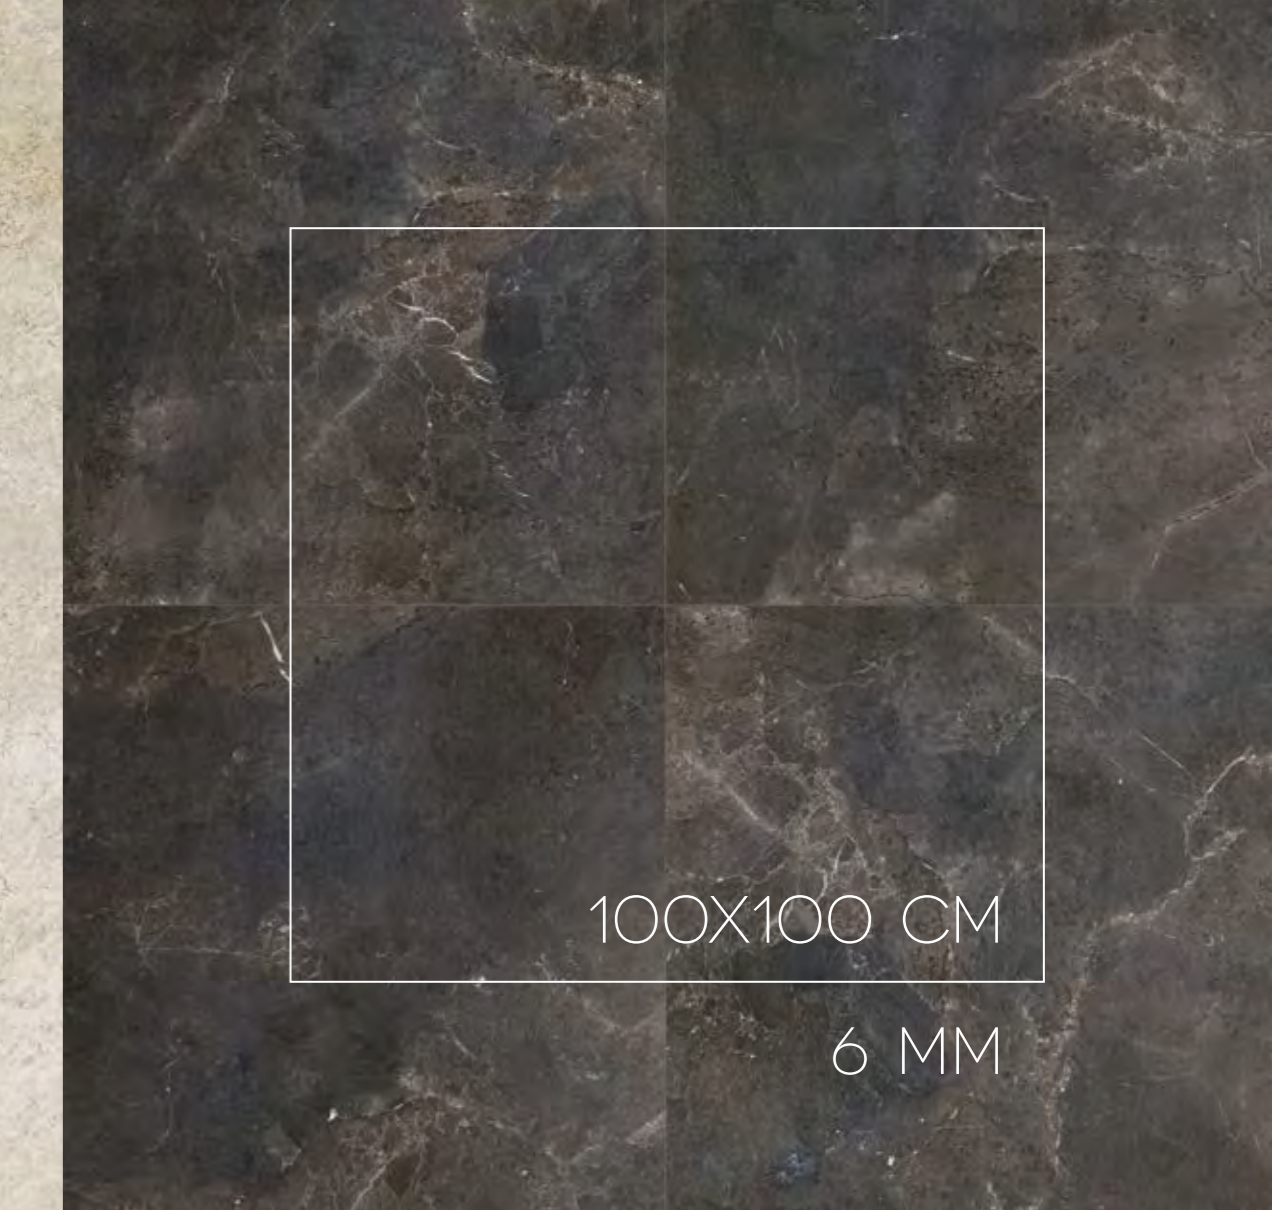

BLACK DIAMOND

IMPERIAL BROWN

PALLADIUM GREY

NOBLE BEIGE

PLATINUM WHITE

100X100 CM

6 MM

FLPGRS

# ROYAL STONE 6MM